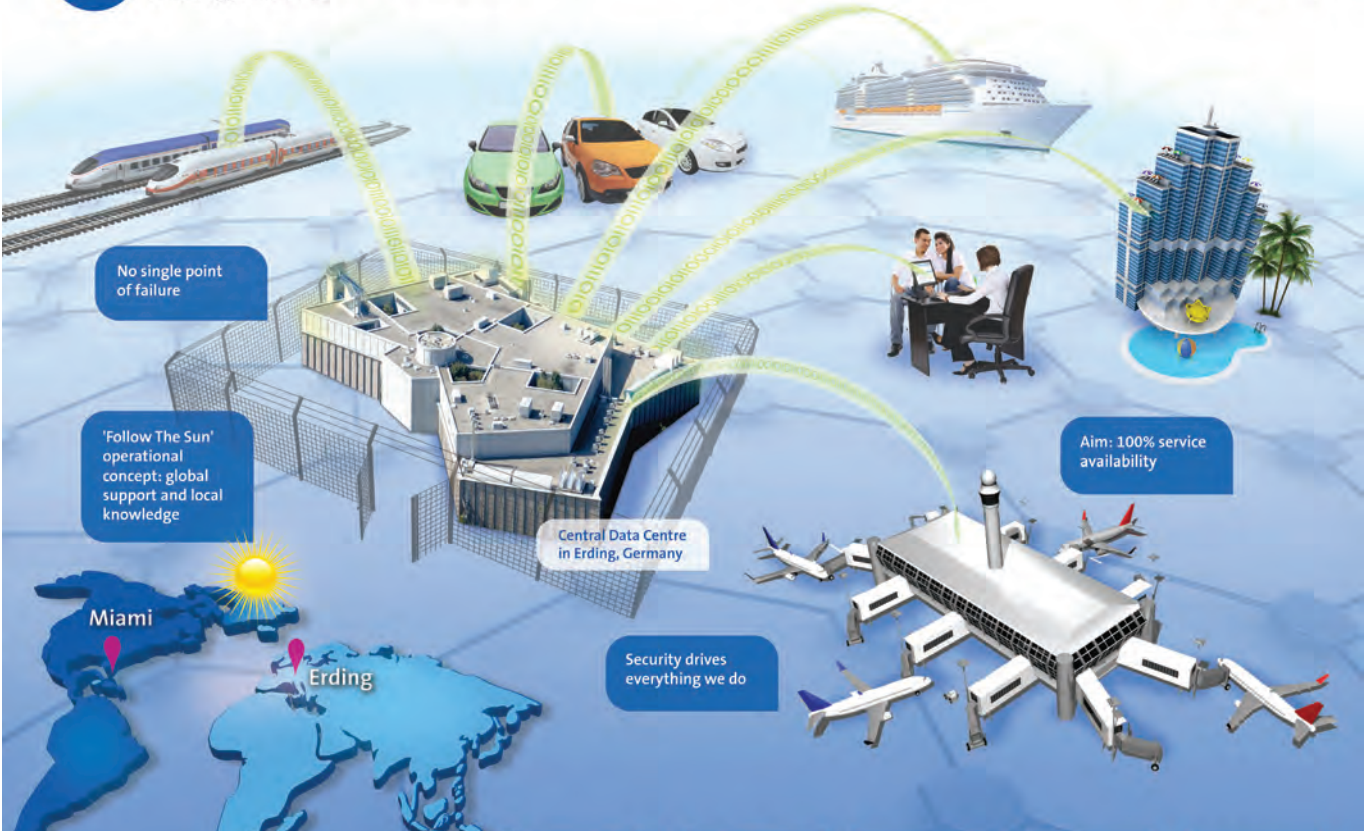

# Erding Data Centre

Powering global travel

amADEUS

Your technology partner

No single point of failure

'Follow The Sun' operational concept: global support and local knowledge

Central Data Centre in Erding, Germany

Aim: 100% service availability

Security drives everything we do

**1+**   
billion  
transactions processed per day

**947**   
million  
bookings processed in 2011

**0.3**   
seconds  
system response time

**95%** of the world's scheduled network airline seats

**5000+** servers