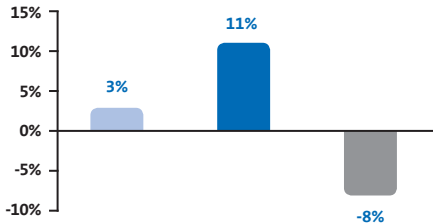

# Energy efficiency measured by transactions processed at the Amadeus Data Centre

2011 vs 2010

Electricity Consumption Data Centre

Number of transactions processed

Energy required per transaction