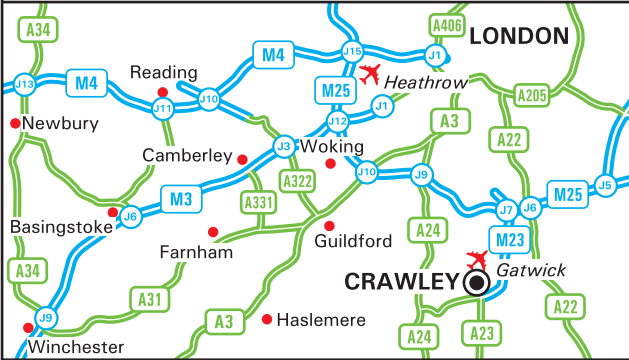

### Location

- Amadeus is located close to Crawley town centre as well as Gatwick Airport.

### By Car

- Take exit 10 off the M23, follow the A2011.
- At the second roundabout take the first exit onto the A2219.
- At the first roundabout go straight over and then again at the second, after which The Web House is the second building on the right.
- From Gatwick take the A23 south and then the A2219.

### By Train

- Trains run from London Bridge and Victoria to Crawley.
- Crawley train station is a 10-15 minute walk away.
- Alternatively, express services from Victoria to Gatwick run frequently throughout the day.
- The airport is approximately 10 minutes away by taxi.
- For further information on train times and fares please call the National Rail Enquiries Line on 08457 48 49 50.